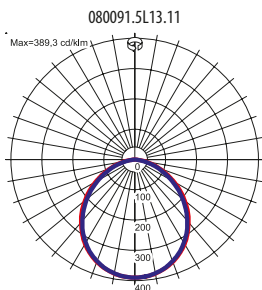

150110.00820

Suspension chain (4m)

150110.00223

Set of safety swing hook and knurled thumb nuts for luminaire (2 pcs. for 3m luminaire)

LIGHT BEAM CURVES

Luminous flux tolerance +/- 10%.

Power tolerance +/- 5%.