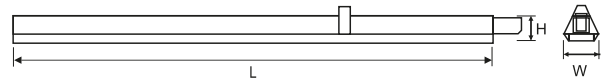

Code	Dimensions [mm] L W H	Pallet quantity	Quantity in package	Net weight [kg]
Type: STANDARD				
080091.5L13.11	1500 111 90	98	1	3.7
080091.5L14.11	1500 111 90	98	1	3.7
080091.5L15.11	1500 111 90	98	1	3.7
080091.5L16.11	1500 111 90	98	1	3.7
080091.5L17.11	1500 111 90	98	1	3.7
080091.5L18.11	1500 111 90	98	1	3.7
080091.5L19.11	1500 111 90	98	1	3.7
080091.5L20.11	1500 111 90	98	1	3.7
080091.5L21.21	3000 111 90	70	1	7.7
080091.5L22.21	3000 111 90	70	1	7.7
080091.5L23.21	3000 111 90	70	1	7.7
080091.5L24.21	3000 111 90	70	1	7.7
080091.5L25.21	3000 111 90	70	1	7.7
080091.5L26.21	3000 111 90	70	1	7.7
080091.5L27.21	3000 111 90	70	1	7.7
080091.5L28.21	3000 111 90	70	1	7.7
Type: Pusty modul				
150110.00667	1500 111 90	98	1	2.1
150110.00668	3000 111 90	70	1	3.4
Type: Module with 3-phase track				
080091.0037.30	700 110 75	60	1	2.0